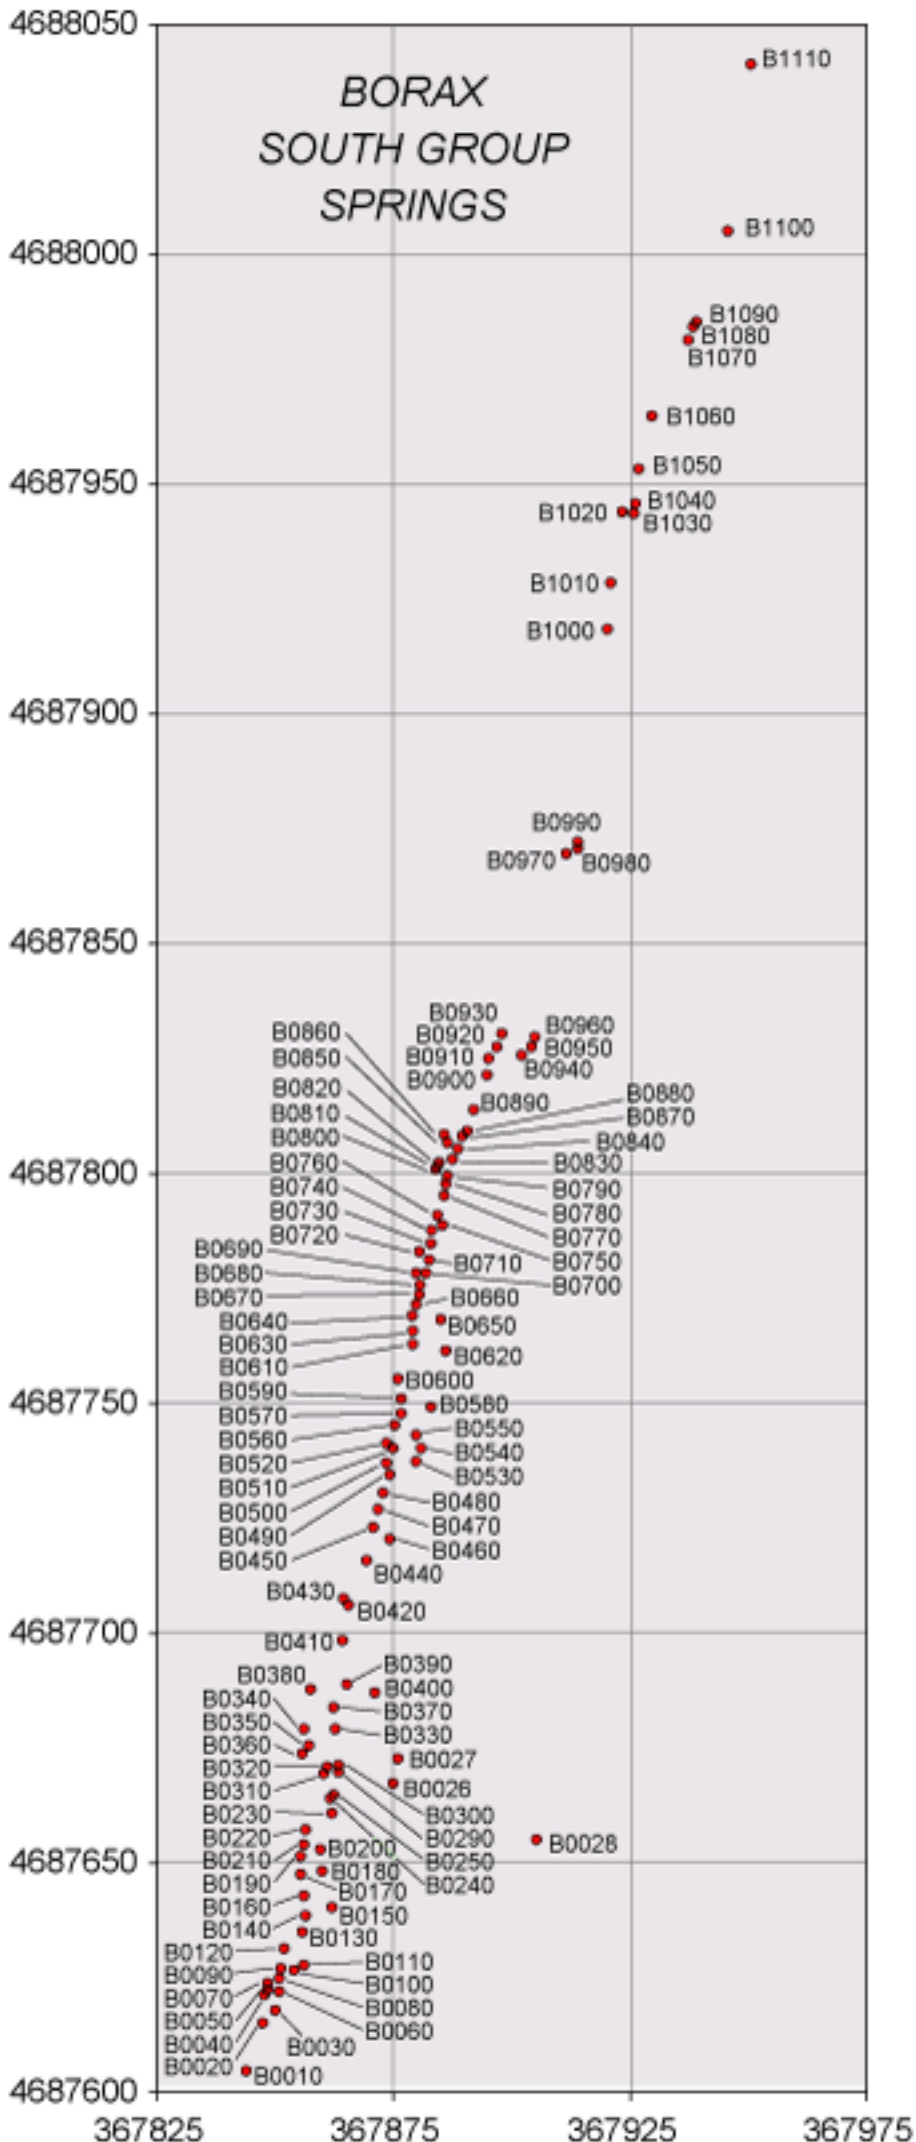

*BORAX
SOUTH GROUP
SPRINGS*

Northing (m) - UTM 11 nad83

Easting (m) - UTM 11 nad83